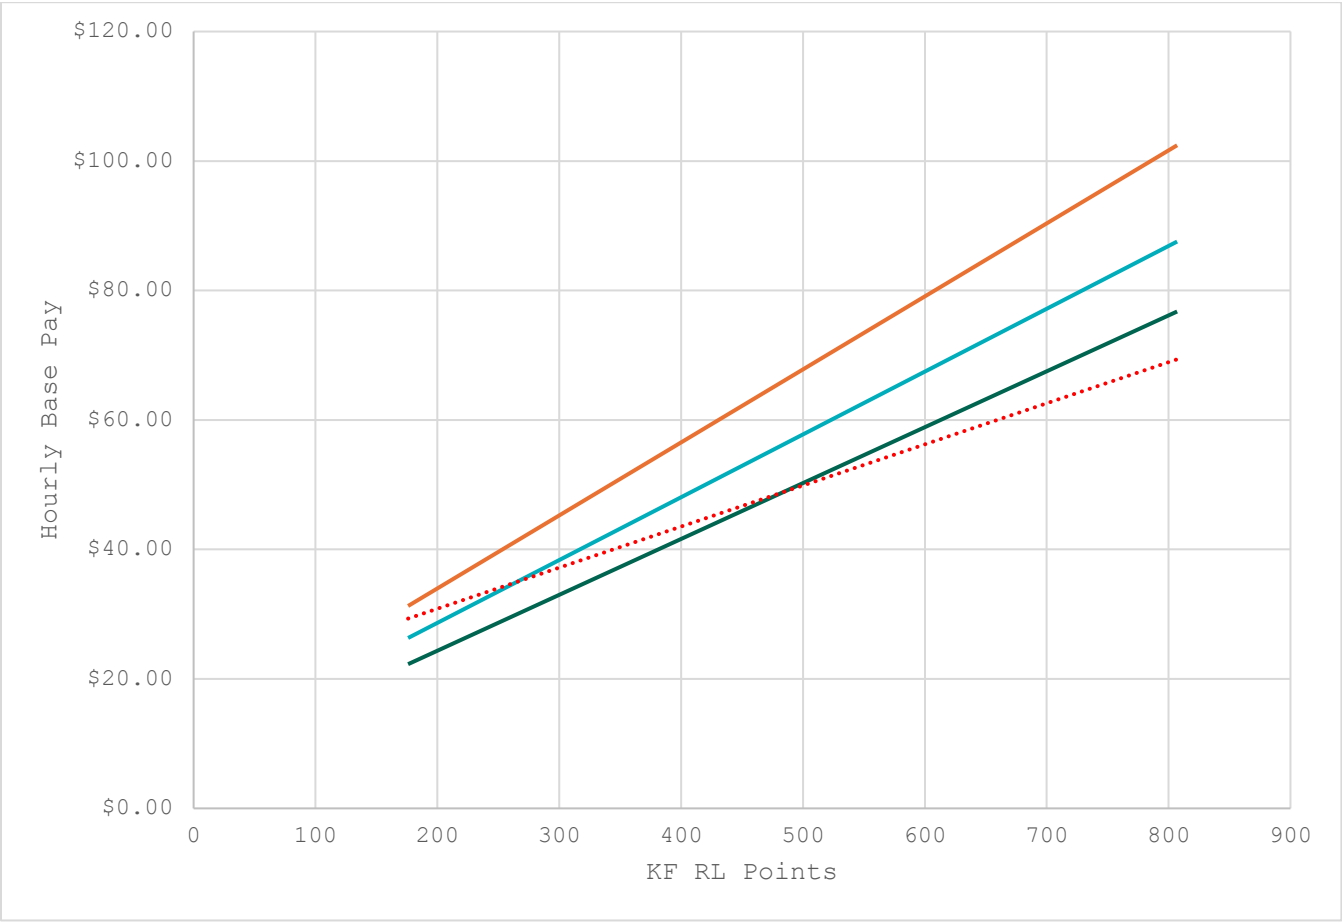

KORN FERRY SALARY STUDY

ATTACHMENT "C"

 P75     P50     P25     Truckee Practice Line